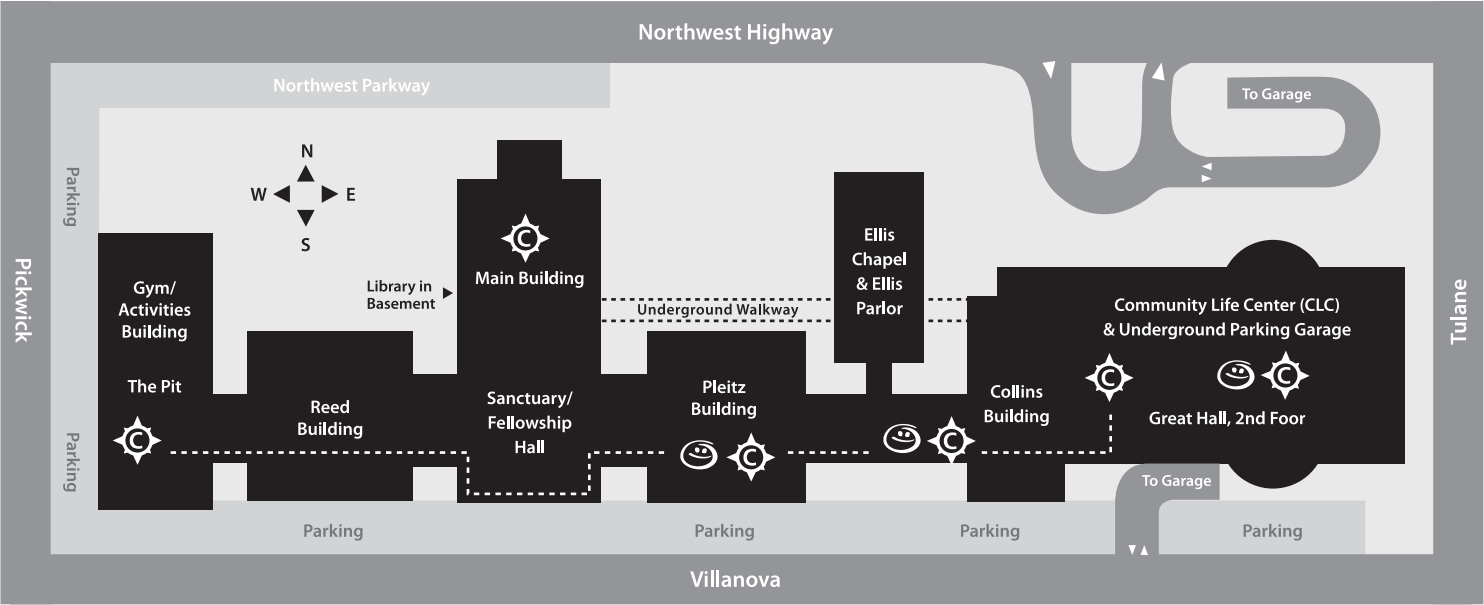

# PCBC Campus Map

 **Connection Center** - get connected with a Sunday Morning Bible Study and PCBC

 **Preschool/Child Registration** - register infants through 6th Graders

----- **Walkway**

3933 Northwest Parkway  
 Dallas, Texas 75225  
 214-860-1500  
[www.pcbc.org](http://www.pcbc.org)